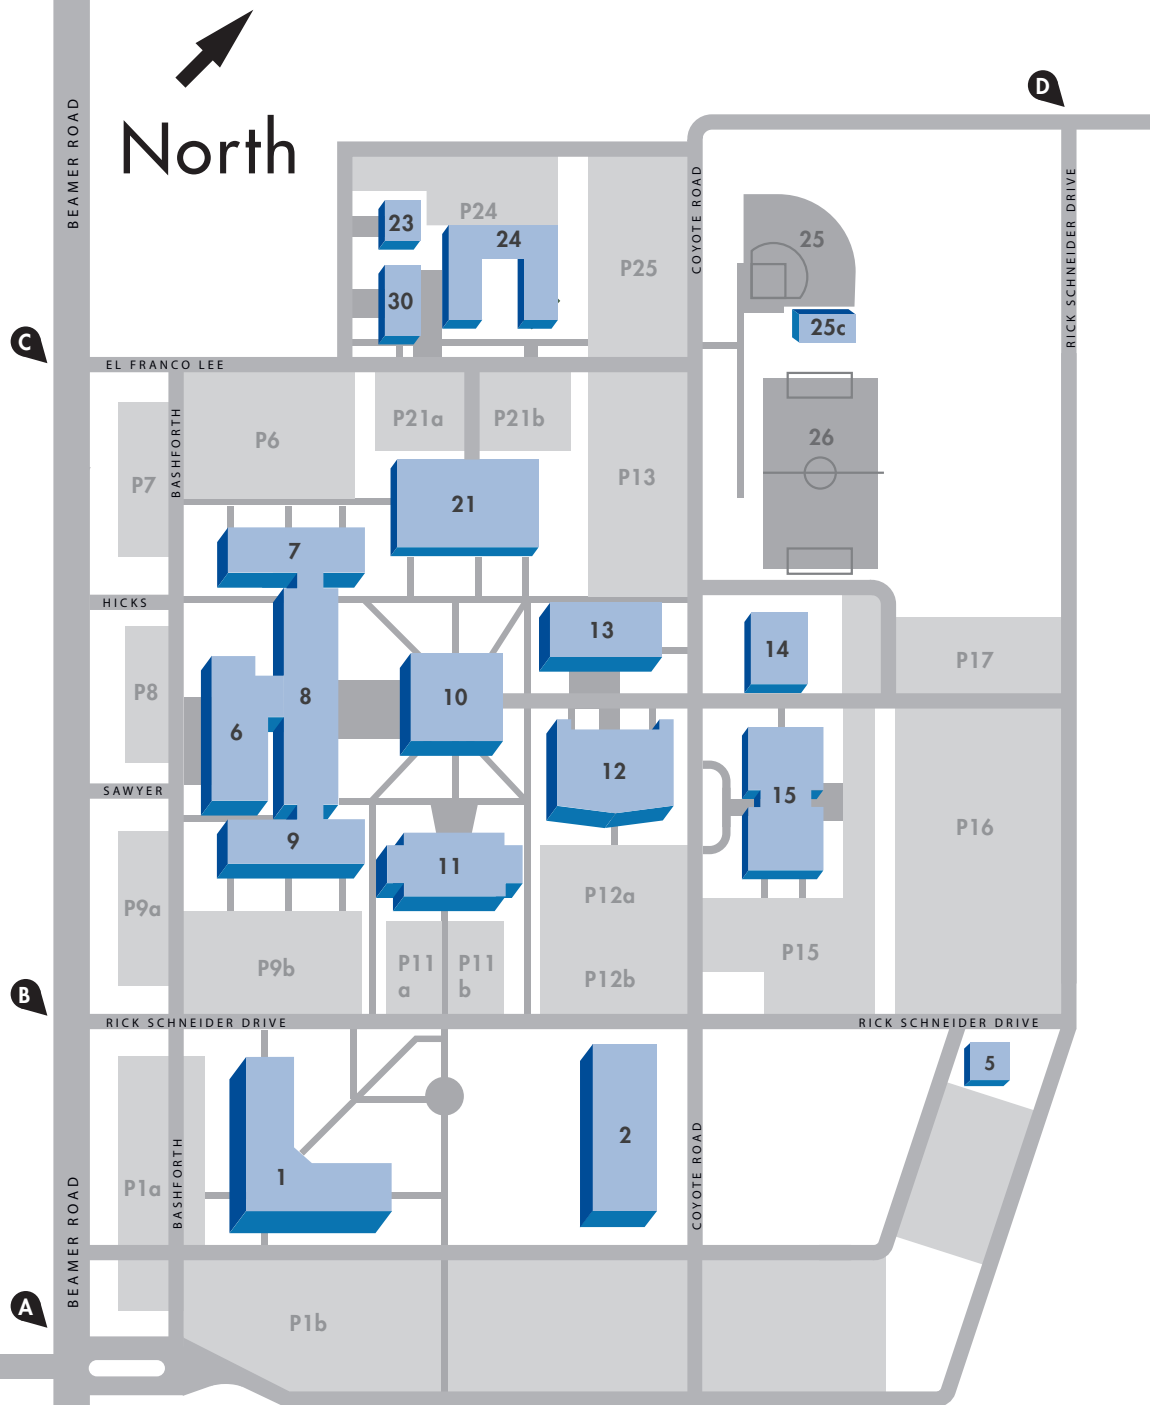

SOUTH CAMPUS

- S-1** Science and Allied Health
- S-2** Engineering Technology **under construction**
- S-6** Welcome Center
- S-5** Central Plant
- S-7** Academic Wing-North
- S-8** Academic Hall
- S-9** Academic Wing-South
- S-10** Library
- S-11** Student Center/Bookstore
- S-12** Interactive Learning Center
- S-13** Jones Technical Building
- S-14** HVAC Technology
- S-15** Fine Arts Center
- S-21** Gymnasium
- S-23** Industrial Technology Center
- S-24** Cosmetology Center **under construction**
- S-25** Softball Field
- S-25c** Softball Training Facility
- S-26** Soccer Field
- S-30** Support Services Center/Deliveries